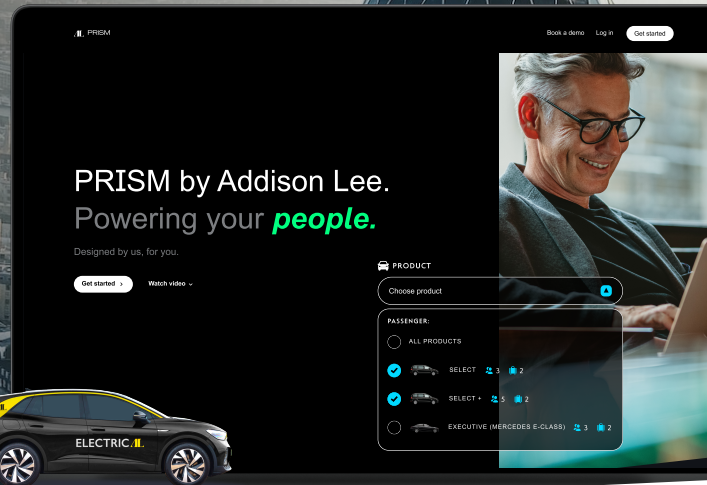

PRISM by Addison Lee. Powering your *business*.

Designed by us, for you.

The all in one solution for ground *management*.

PRISM by Addison Lee is a ground breaking platform, built by us in collaboration with our customers. From live travel policy configuration to invoicing, our self-serve tool for ground travel management allows our business customers to manage their logistics in one place.